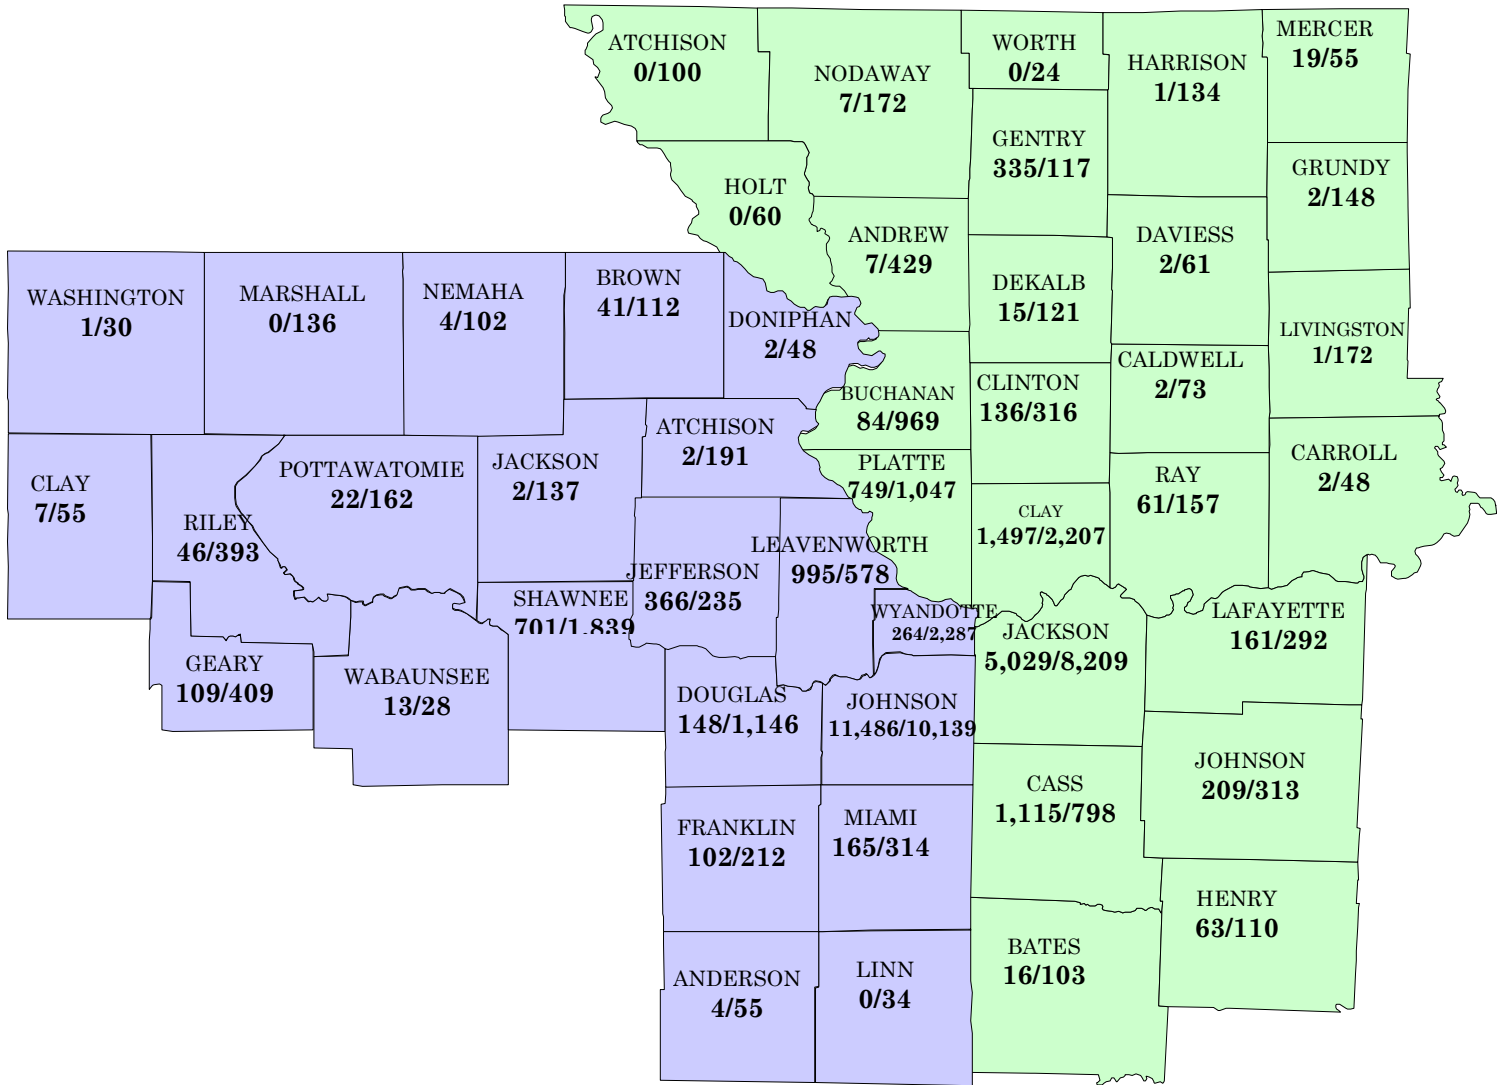

Girl Scouts of NE Kansas & NW Missouri
 Outdoor/Camping Experience per Girl Scout registered
 23,993 Camp Experiences
 September 1, 2007 – August 31, 2008

Kansas
 Missouri

Note: Data includes resident camp, troop camping, day camping, SU events, and outdoor program activities. The number of girls camping can include the same girl more than once. Data does not include visits to council Little Houses or outdoor experiences not on Girl Scout property.