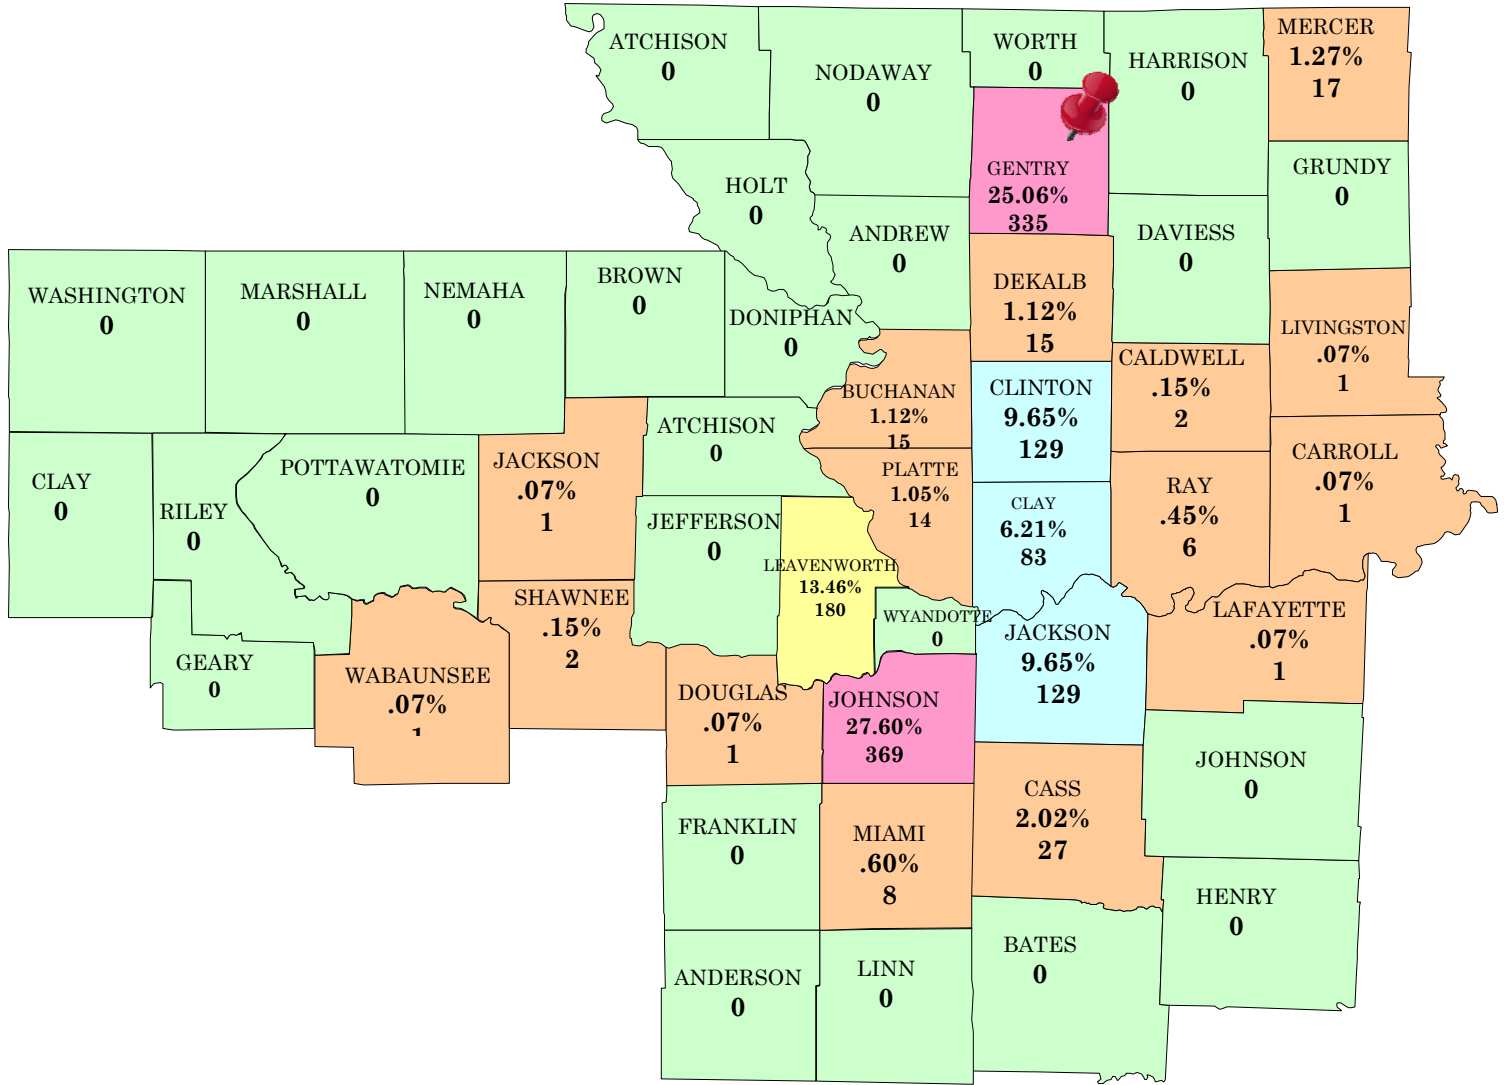

# Girl Scouts of NE Kansas & NW Missouri

County Data for Outdoor/Camp Property  
 Camp Woodland: 1,337 Camp Experiences  
 September 1, 2007 - August 31, 2008

Location of Camp

Note: Data includes resident camp, troop camping, day camping, SU events, and outdoor program activities. The number of girls camping can include the same girl more than once. Data does not include visits to council Little Houses or outdoor experiences not on Girl Scout property.