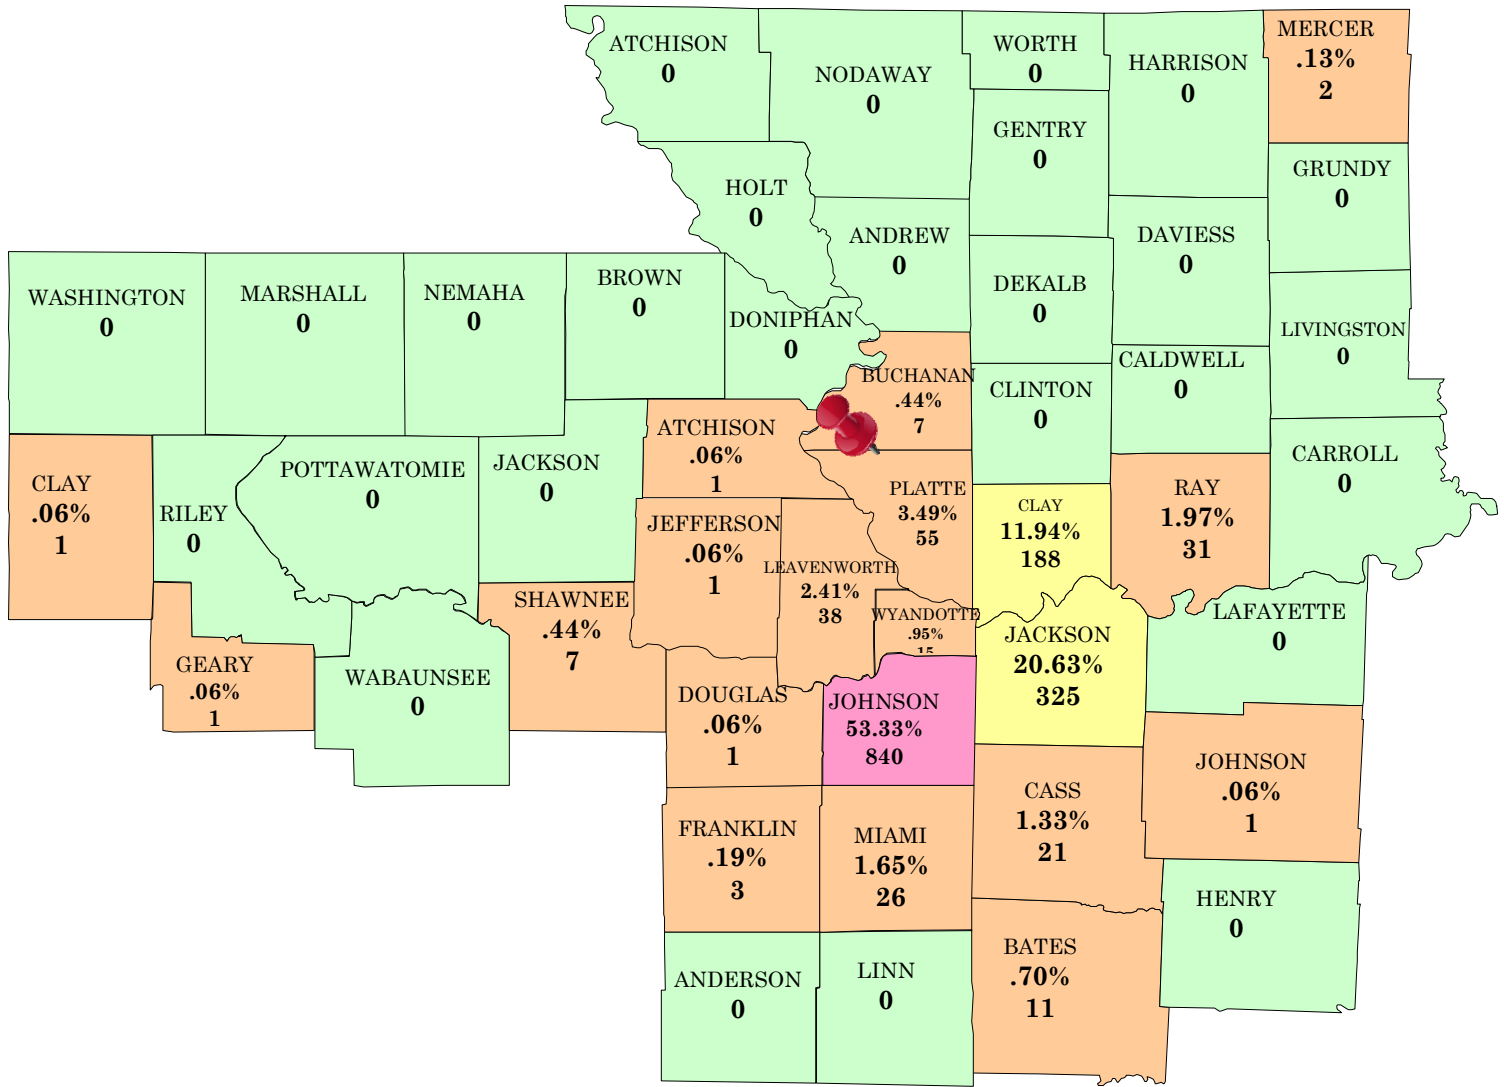

Girl Scouts of NE Kansas & NW Missouri
 County Data for Outdoor/Camp Property
 Winding River Camp: 1,575 Camp Experiences
 September 1, 2007 - August 31, 2008

Note: Data includes resident camp, troop camping, day camping, SU events, and outdoor program activities. The number of girls camping can include the same girl more than once. Data does not include visits to council Little Houses or outdoor experiences not on Girl Scout property.