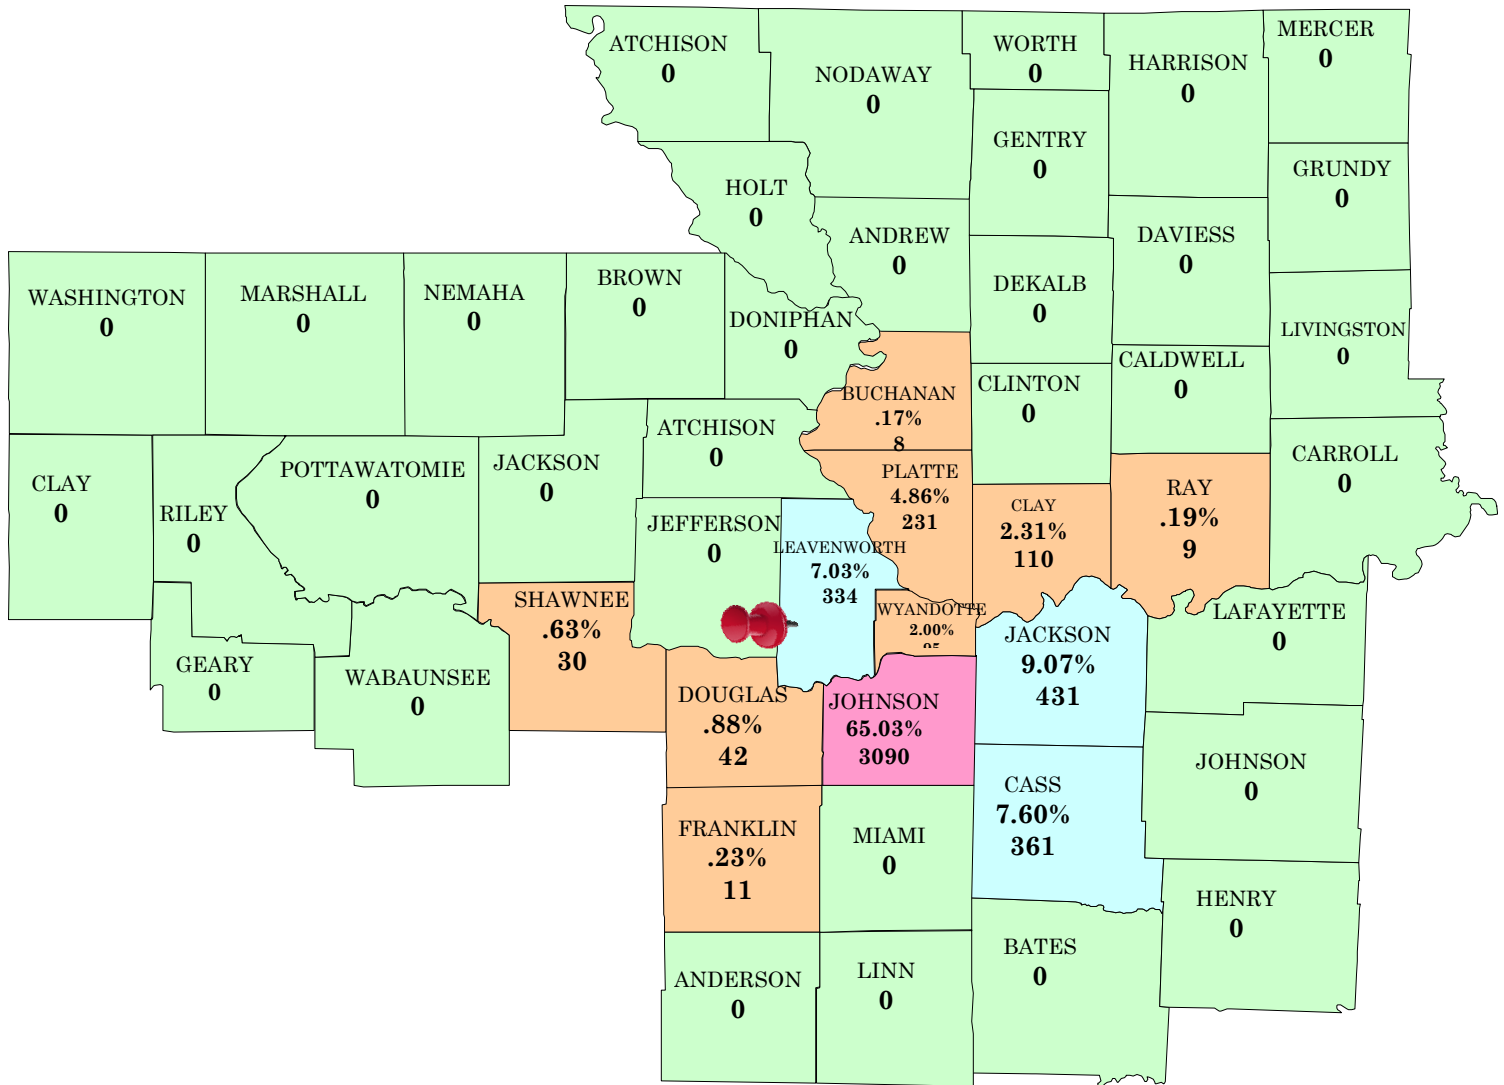

Girl Scouts of NE Kansas & NW Missouri

County Data for Outdoor/Camp Property

Camp Tongawood: 4,752 Camp Experiences

September 1, 2007 - August 31, 2008

> 25%

10 – 25%

5 – 10%

< 5%

0%

Location of Camp

Note: Data includes resident camp, troop camping, day camping, SU events, and outdoor program activities. The number of girls camping can include the same girl more than once. Data does not include visits to council Little Houses or outdoor experiences not on Girl Scout property.