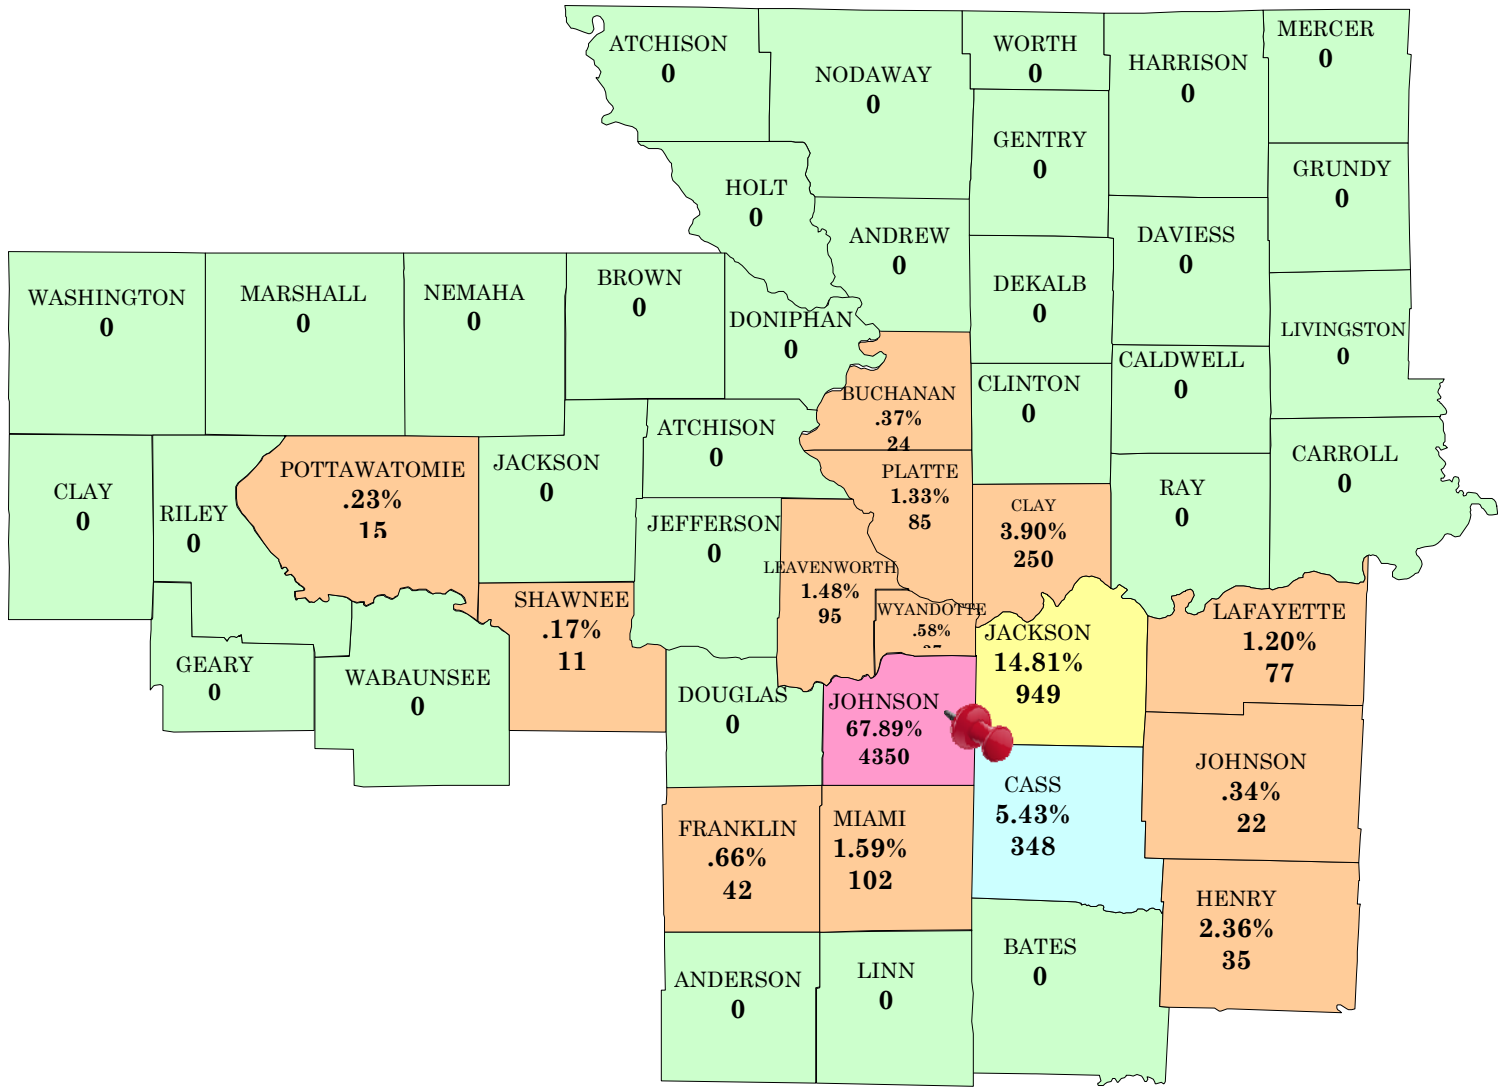

# Girl Scouts of NE Kansas & NW Missouri

County Data for Outdoor/Camp Property

Camp Timberlake: 6,407 Camp Experiences

September 1, 2007 - August 31, 2008

> 25%

10 – 25%

5 – 10%

< 5%

0%

Location of Camp

Note: Data includes resident camp, troop camping, day camping, SU events, and outdoor program activities. The number of girls camping can include the same girl more than once. Data does not include visits to council Little Houses or outdoor experiences not on Girl Scout property.