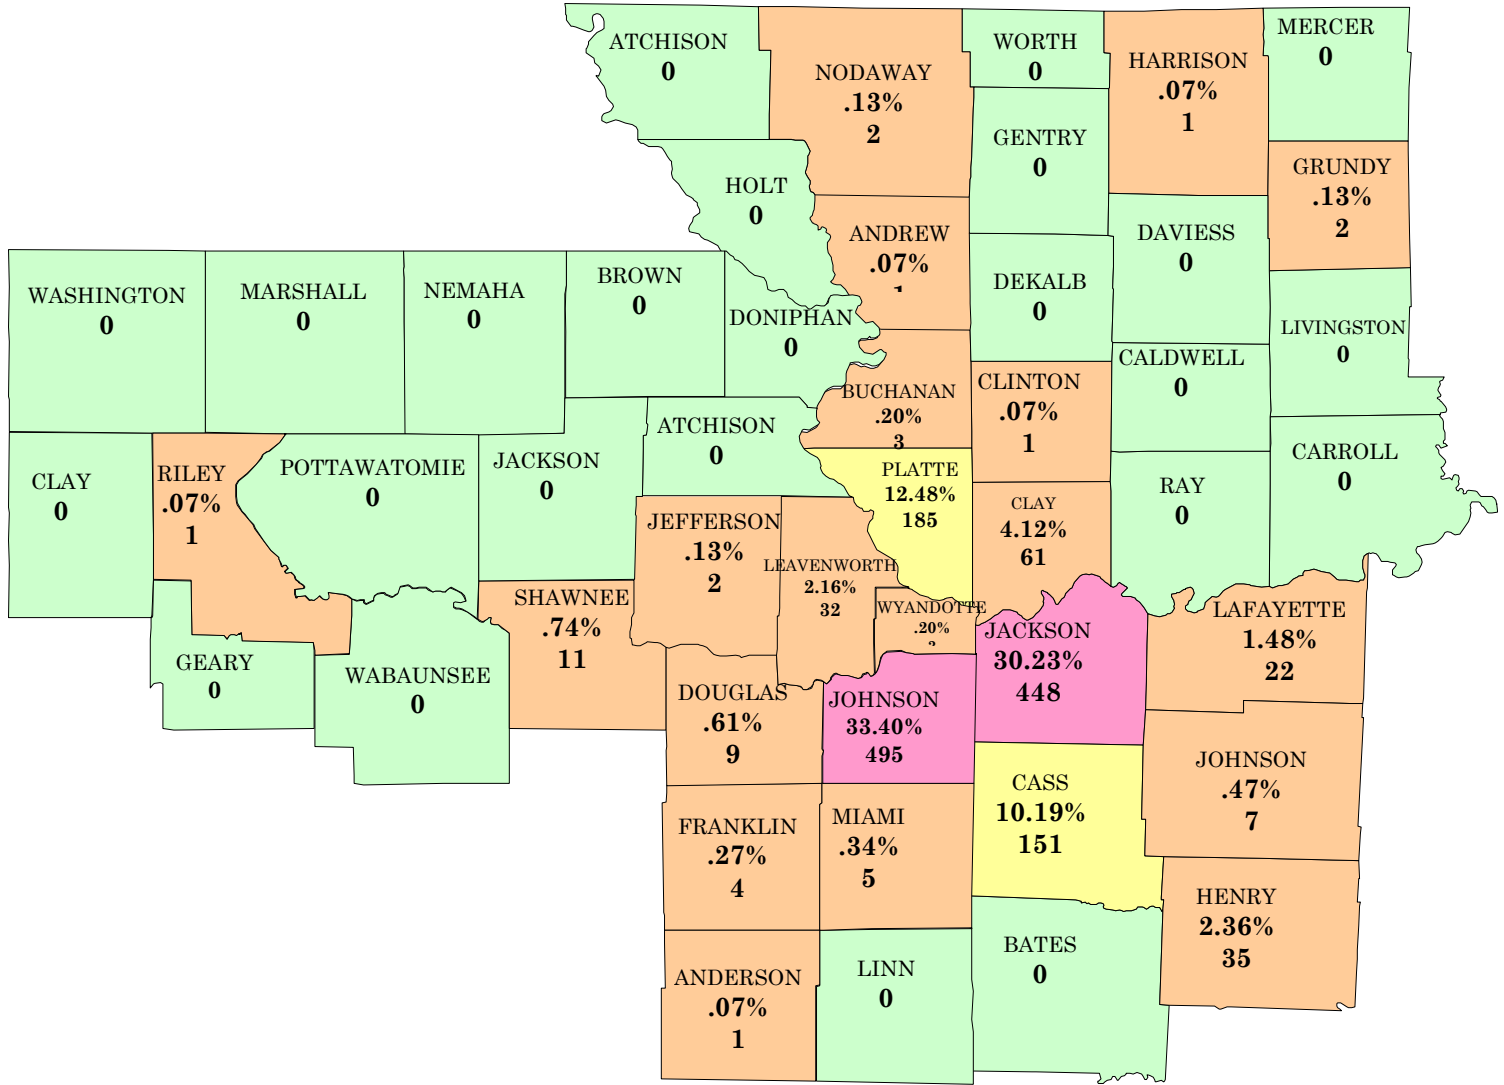

Girl Scouts of NE Kansas & NW Missouri

County Data for Outdoor/Camp Property

Camp Oakledge: 1,482 Camp Experiences

September 1, 2007 - August 31, 2008

Camp Oakledge is located outside Council area

Note: Data includes resident camp, troop camping, day camping, SU events, and outdoor program activities. The number of girls camping can include the same girl more than once. Data does not include visits to council Little Houses or outdoor experiences not on Girl Scout property.