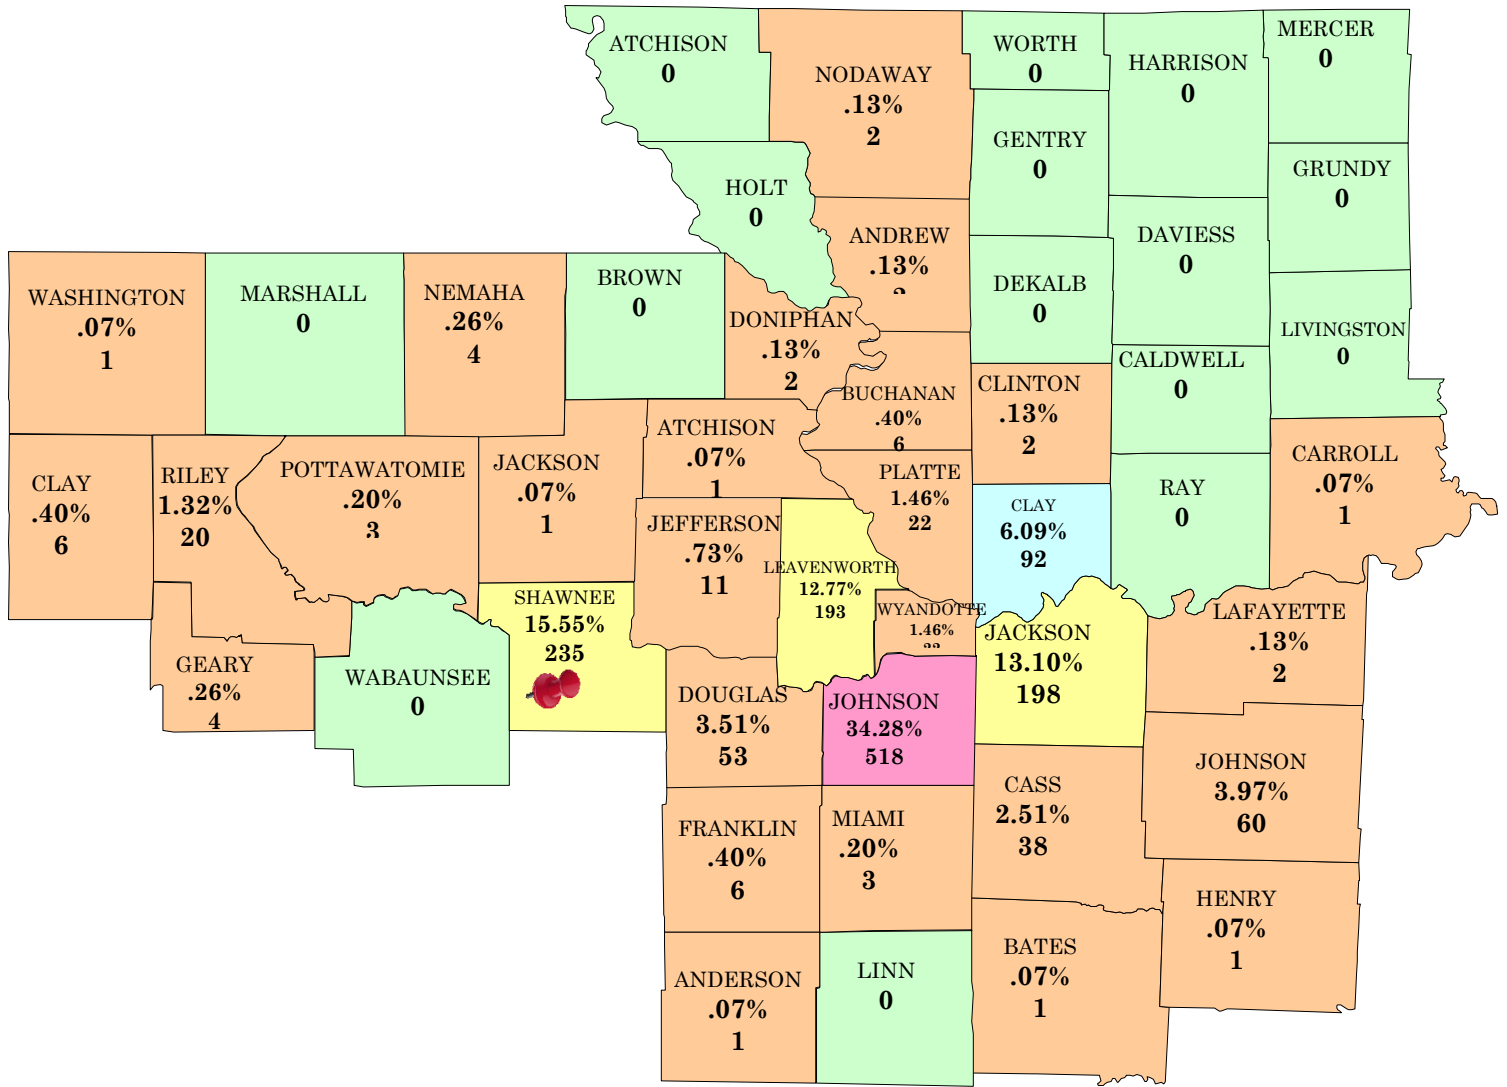

Girl Scouts of NE Kansas & NW Missouri
 County Data for Outdoor/Camp Property
 Camp Daisy Hindman: 1,511 Camp Experiences
 September 1, 2007 - August 31, 2008

 > 25%

 10 – 25%

 5 – 10%

 < 5%

 0%

Location of Camp

Note: Data includes resident camp, troop camping, day camping, SU events, and outdoor program activities. The number of girls camping can include the same girl more than once. Data does not include visits to council Little Houses or outdoor experiences not on Girl Scout property.