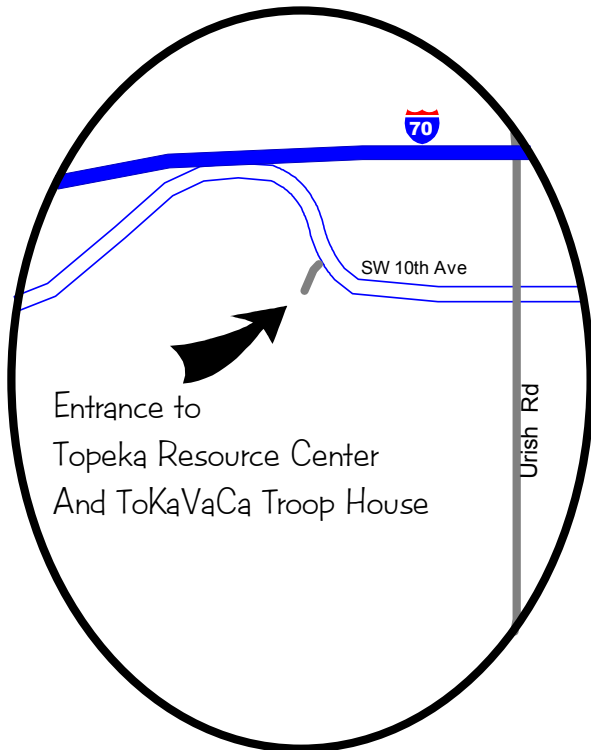

Topeka Resource Center & ToKaVaCa Troop House

7015 SW 10th
Topeka, KS 66615

Topeka Resource Center & Troop House is located in Shawnee County, KS approximately 81 miles west of Headquarters.

- ❖ 435 north to I-70 west.
- ❖ Take Wanamaker Exit south to SW 10th Ave.
- ❖ South to 10th Street.
- ❖ West on 10th Street for 1.5 miles.
(Continue West through 4- way stop at 10th and Urish).
- ❖ At base of hill, road splits into a Y.
- ❖ Take the left branch of the Y.

Resource Center:

- ❖ Turn into gate and go to the first building on your right.

ToKaVaCa Troop House:

- ❖ Take the first dirt road on the right before you get to the Resource Center.