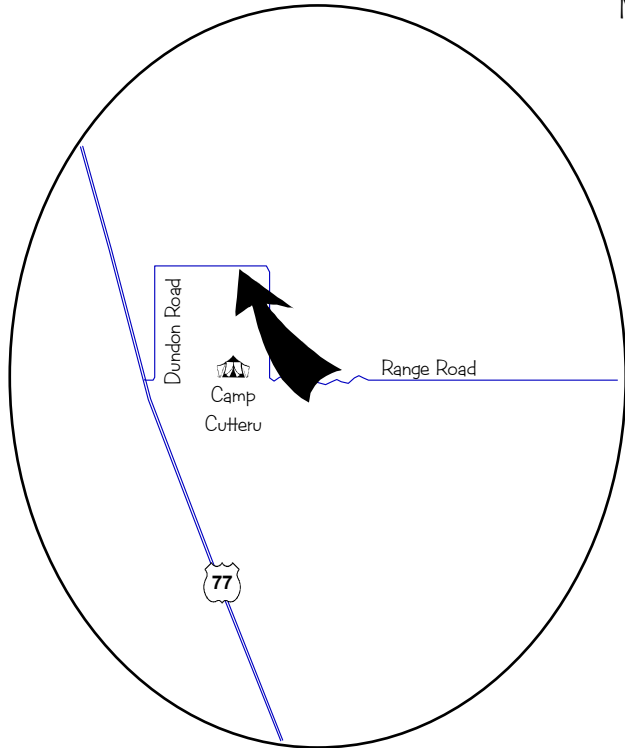

Camp Cutteru

2725 Range Road
Milford, KS 66514

From the Council Headquarters

Camp is located in Geavy County, KS and is approximately 152 miles southwest of the Council Headquarters.

- ❖ 435 north to I-70 west.
- ❖ I-70 west to US 77/ K57 turn north 5.5 miles to Dundon Road.
- ❖ At Dundon Road, turn right and go .6 miles.
- ❖ At the Old School House, turn right onto Range Road (blacktop ends).
- ❖ Camp is .9 miles