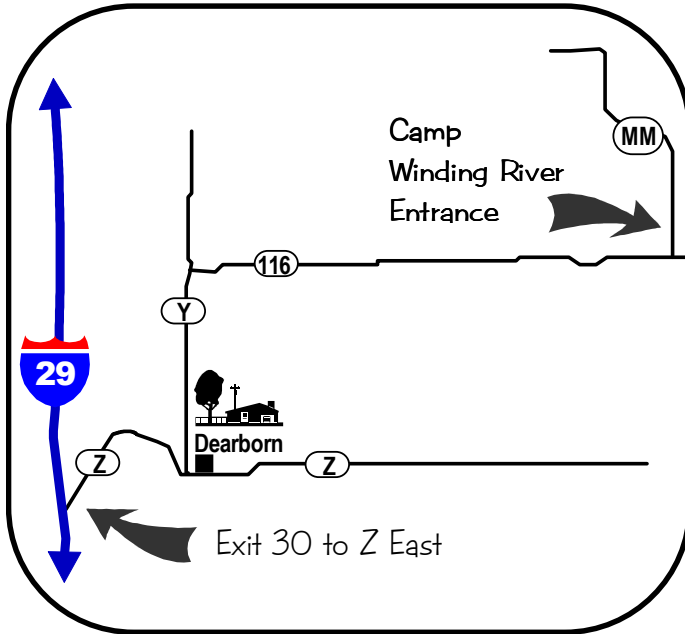

# Winding River

18150 State Route MM  
Dearborn, MO 64439

Camp is located in Buchanan County, MO approximately 56 miles north of the Council office.

- o I-435 north to I-29
- o I-29 north to Exit #30/Dearborn
- o County Rd Z right/east 1.3 miles to County Rd. Y
- o County Rd. Y left/north 1.4 miles to Hwy 116
- o Hwy 116 right/east 3.6 miles to County Rd. MM
- o Co Rd. MM left/north to camp entrance first left.