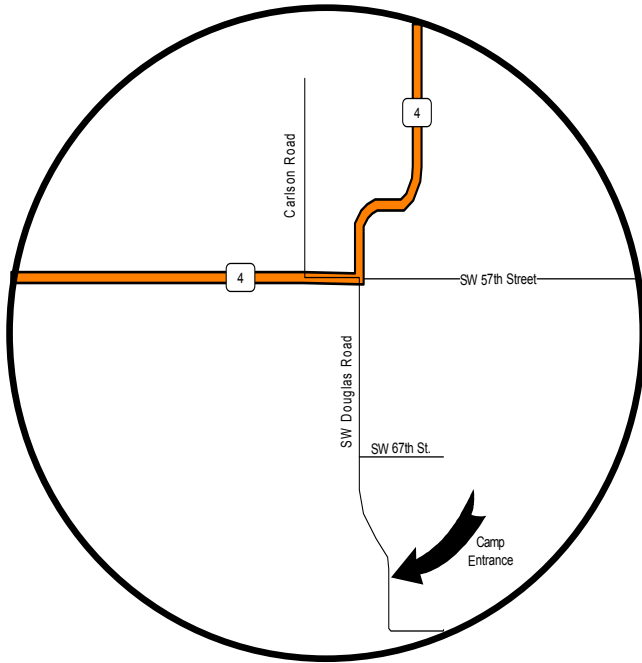

# Camp Daisy Hindman

7240 SW Douglas Road  
Topeka, KS 66610

Camp is located in Shawnee County, KS southwest from the Council Headquarters.

- I-435 north to I-70 west
- I-70 west to Carlson Road (Exit 346)
- Carlson Road south to K-4 Hwy
- K-4 Hwy east to Dover, KS
- At the 4-way stop in Dover, Ks, go south on Douglas Road. Entrance to camp is on the left; right before the water tower.